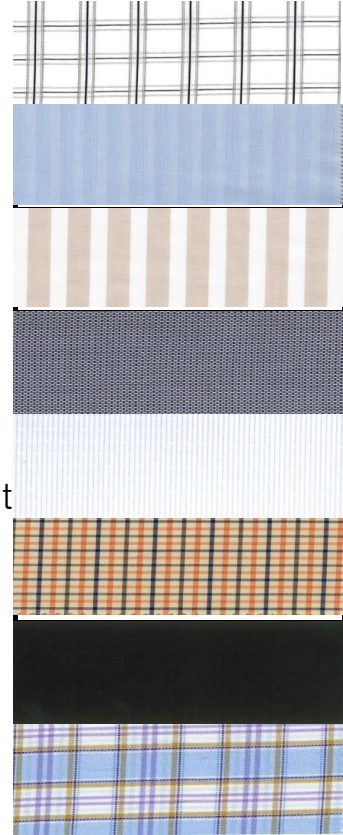

Out of Line

- x266-G Grey / Black Shadow Check
- x1254-J Erba Medium Blue Stripe
- x4191-B Sand w/White Satin Stripe
- x4549-J Blue / Navy Jersey Dobby
- x4552-J Lt Blue Chambray Clip Art Pencil St
- x6175-G Orange / Navy Brushed Tattersal
- x7269-G Black Diamond Jacquard
- x8837-H Lt Blue / Tan Brushed Twill Plaid

Temporary out

- xs17054-J Blue/Orange/Pink Paisley Print

Back in Line

- x5186-B Blue Pin Stripe
- xs11041-J Lt Blue Cotton Linen
- xs17055-J Blue/Pink/Purple Paisley Print