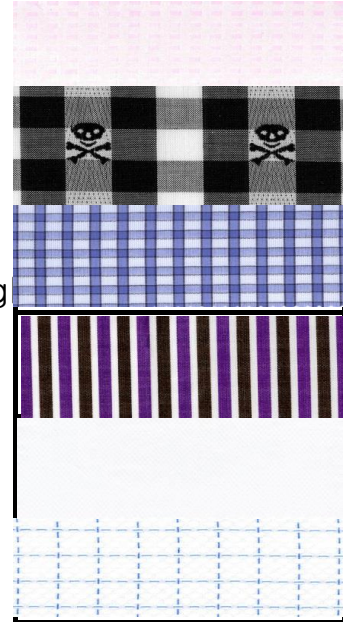

Out of Line

- 7886-H Pink Reverse Ground Satin Check
- 8999-I Black Gingham Skulls
- xs10303-H Lt Blue/Blue Jacquard Oxford Gingham
- xs11003-M Purple/Brown Bar Stripe
- xs18002-G White Diamond Jacquard
- xs18008-I White Graph Check Dobby

Harris Out of Line

- CON 127 Harris Fabric

Temporary Out

- Ready - Mid-May  
x319-F Lt Blue Box Line Sketch
- Ready - May 25th  
x1619-F Lt Blue Stripe – From Folio 2 folder

Thomas Mason Outs

- Page 2 - New inserts  
F358254-15-K Multi Color Stripe w/Navy Pin on W
- Page 4 - New inserts  
F367152-19-K Navy Double Check on Dark Blue
- Page 21  
F351595-27-K Brown Yarn Dyed Twill