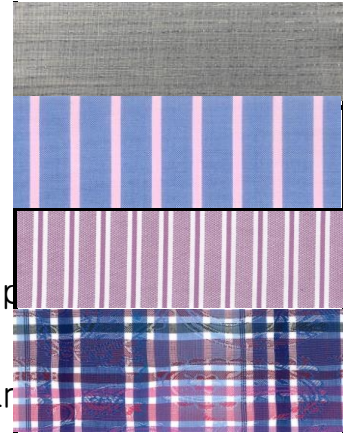

Out of Line

- x383-I Lt Blue Horizontal Jacquard
- x458-F Lt Blue / Pink Oxford Stripe
- 7293-F Lavender Queens Oxford Satin Strip
- xs30928-J Pink / Lt Blue Plaid Paisley Jacquard

Back in Line

- 4620-C Lt Blue Reverse Bar Stripe
- xs10246-H White Jacquard Skull & Crossbone
- xs10247-H Lt Blue Jacquard Skull & Crossbone