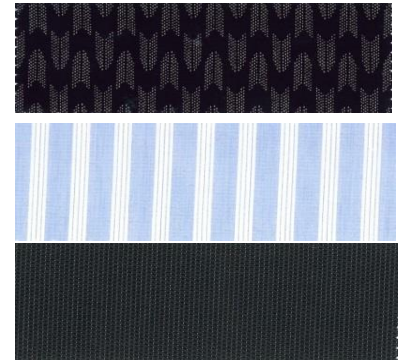

Out of Line

- x321-G Pink Glen Plaid
- x365-C White Box Jacquard
- x368-C Blue/Orange Sport Plaid
- 2358-G Lavender/Purple Hairline Palm Tree
- 4291-F Blue Geometric Print
- 5883-G Blue Houndstooth Plaid
- 7869-F White Satin Geometric Jacquard
- 9608-H Navy/White Twill Check
- xs10065-J Lavender/Blue Canclini Stripe
- xs14020-J Pink Jacquard
- Y1226-J Erba Blue/Brown Stripe

cont... 1 of 2

Temporary

Out of Line

X281-E Navy Oxford Jacquard

xs10403-I Blue Double Satin Stripe

xs10407-I Black Diagonal Dobby Twill

Hello All,  
Just a reminder we are  
CLOSED Monday and Tuesday,  
July 3rd and 4th for  
Independence day.  
Enjoy yours!