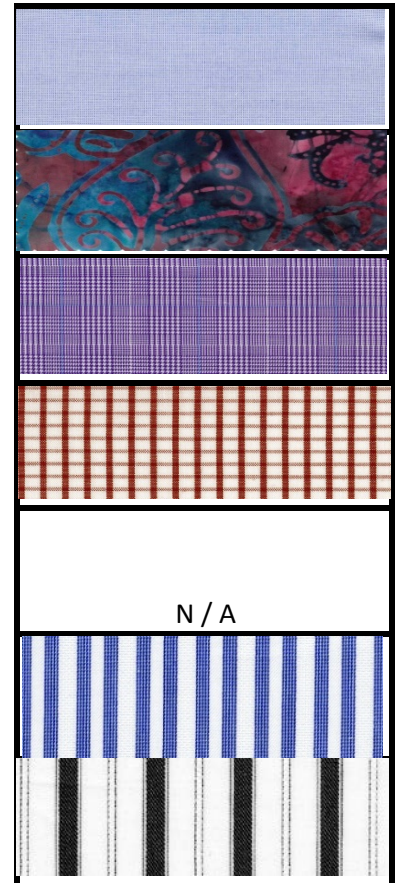

Out of Line

- [x215-E](#) [Blue Fine Dobby](#)
- [x455-J](#) [Blue / Pink Batik Dyed](#)
- [7419-I](#) [Purple / Lt Blue Glen Plaid](#)
- [7778-F](#) [Red Graph Check](#)
- 8979-E Slate/Red HeavyTwill Plaid
- [9588-I](#) [Blue Oxford Twill Stripe](#)
- [9827-G](#) [Grey Variegated Twill Stripe](#)

Begining Monday 9/19/16 we will be waiving the less than minimum charge on all orders. This applies only to new orders received and not orders that are in house.

Temporary

Out of Line

- [4603-B](#) [Blue / Orange Tattersall](#)
- [8669-D](#) [Black Royal Oxford](#)